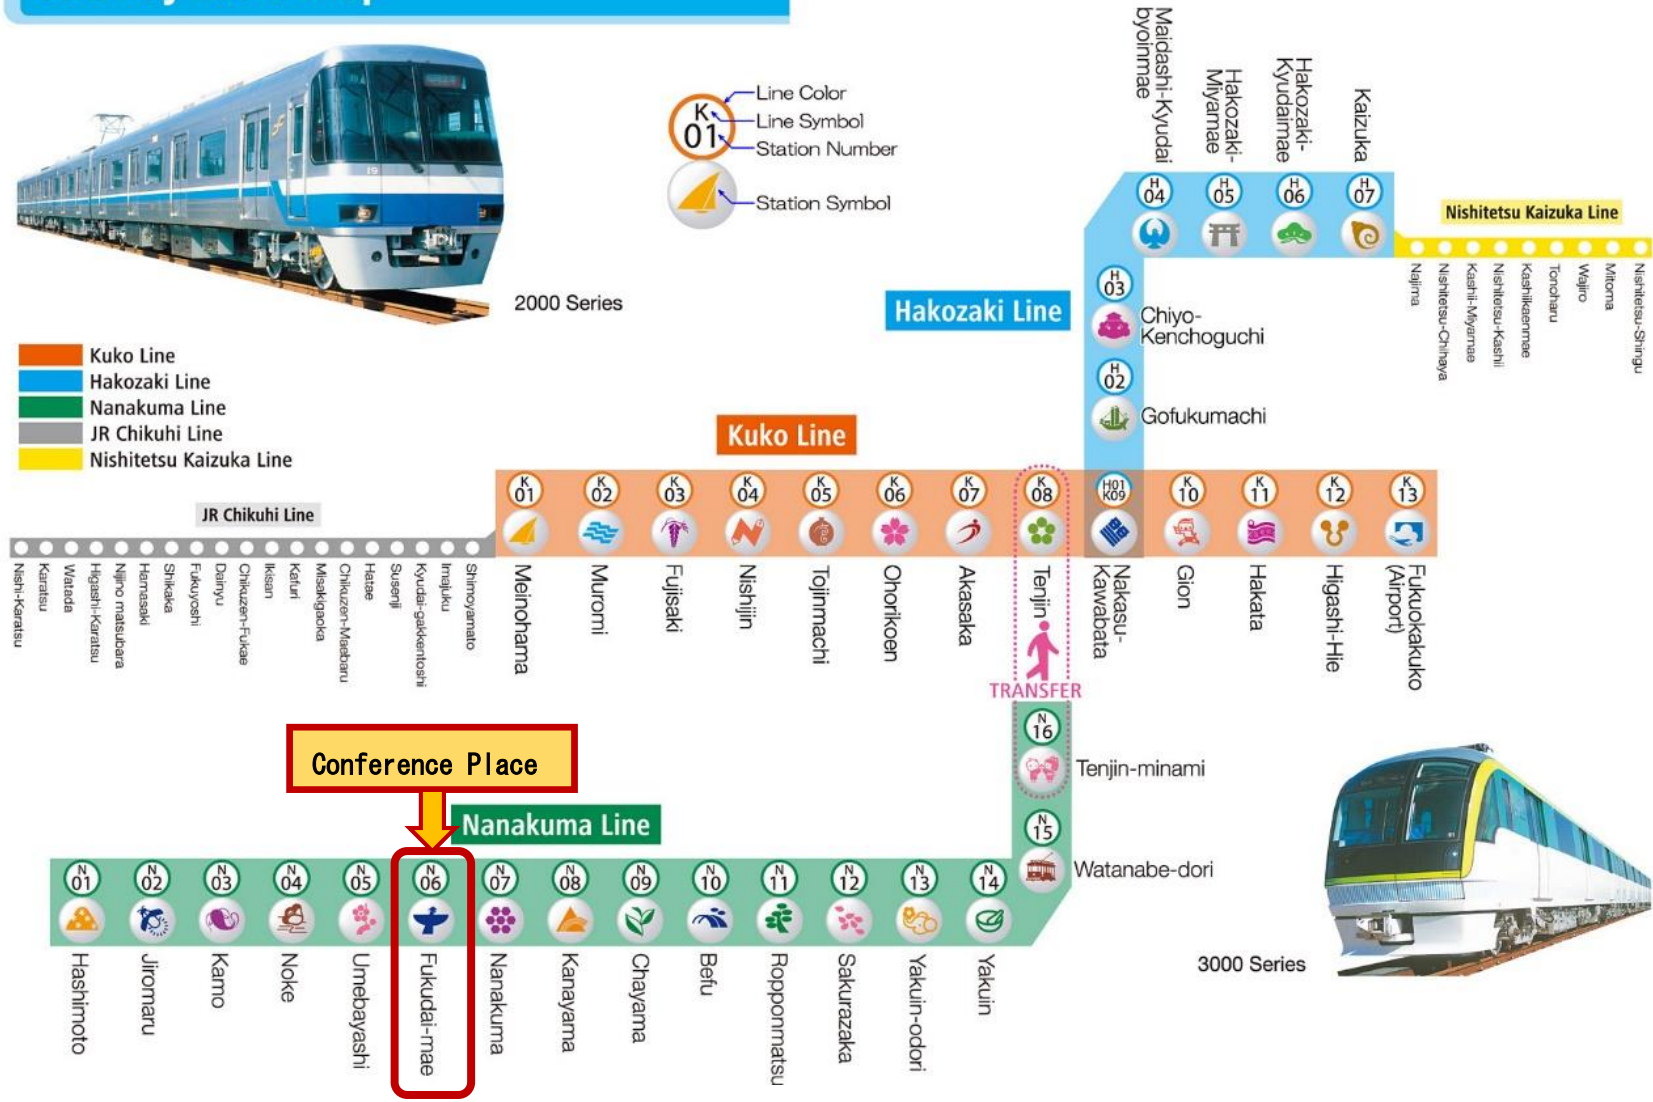

Subway route map

2000 Series

- Kuko Line
- Hakozaki Line
- Nanakuma Line
- JR Chikui Line
- Nishitetsu Kaizuka Line

Conference Place

3000 Series